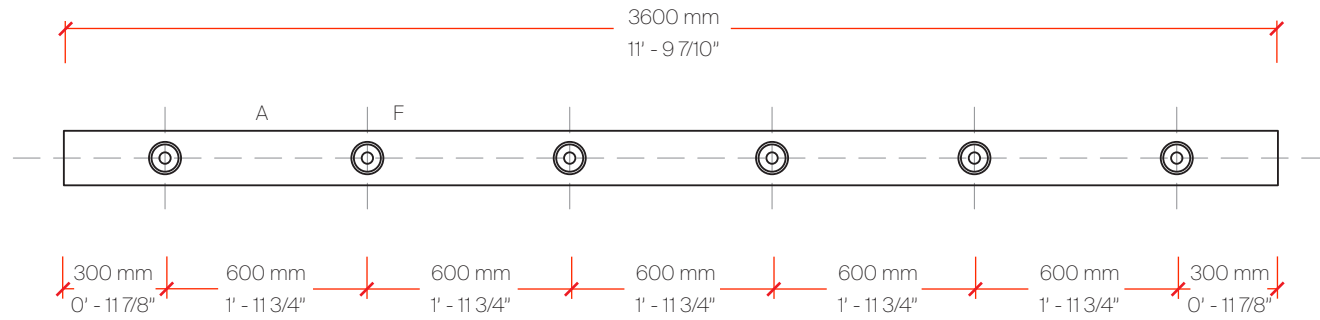

## 2LOOK4 80 SYSTEM

Trimless L Shape 3700mm x 3700mm (12'-1 7/10" x 12'-1 7/10")

## 2LOOK4 130 SYSTEM

Trimless L Shape 3700mm x 3700mm (12'-1 7/10" x 12'-1 7/10")

### Bill of Materials

Item	Model #	Qty	Description
A	L38831-1800-02	1	2Look4 130 Track- Trimless - 1800mm / 70 7/8" x 80mm / 3 1/8" - Start Module - Black
B	L38833-1500-02	2	2Look4 130 Track- Trimless - 1500mm / 59 1/16" x 80mm / 3 1/8" - Middle Module - Black
C	L38835-1800-02	1	2Look4 130 Track- Trimless - 1800mm / 70 7/8" x 80mm / 3 1/8" - End Module - Black
D	L38593-02	1	2Look4 130 Track - Trimless - Coner Coupler 90° - Black
E	L3859000	16	2Look4Light Imagine - Support Cable
F	L3859500	1	2Look4Light Imagine - Power Feed Socket - 5 Wires
G	L3860000	9	2Look4 Systems - Plug Connector 5x1.0 - 3000mm
H	L3860400	1	2Look4 130 Track - Trimless - Frame Alignment Kit
I	L3T200-30K-02-25	10	2Look4 Imagine System - Spot - 3000K - 24W - 75mm / 2 15/16" - Phase Dimming (Trailing & Leading edge) - 25°

## 2LOOK4 160 CLOSED SYSTEM

3600mm (11'-9 7/10")