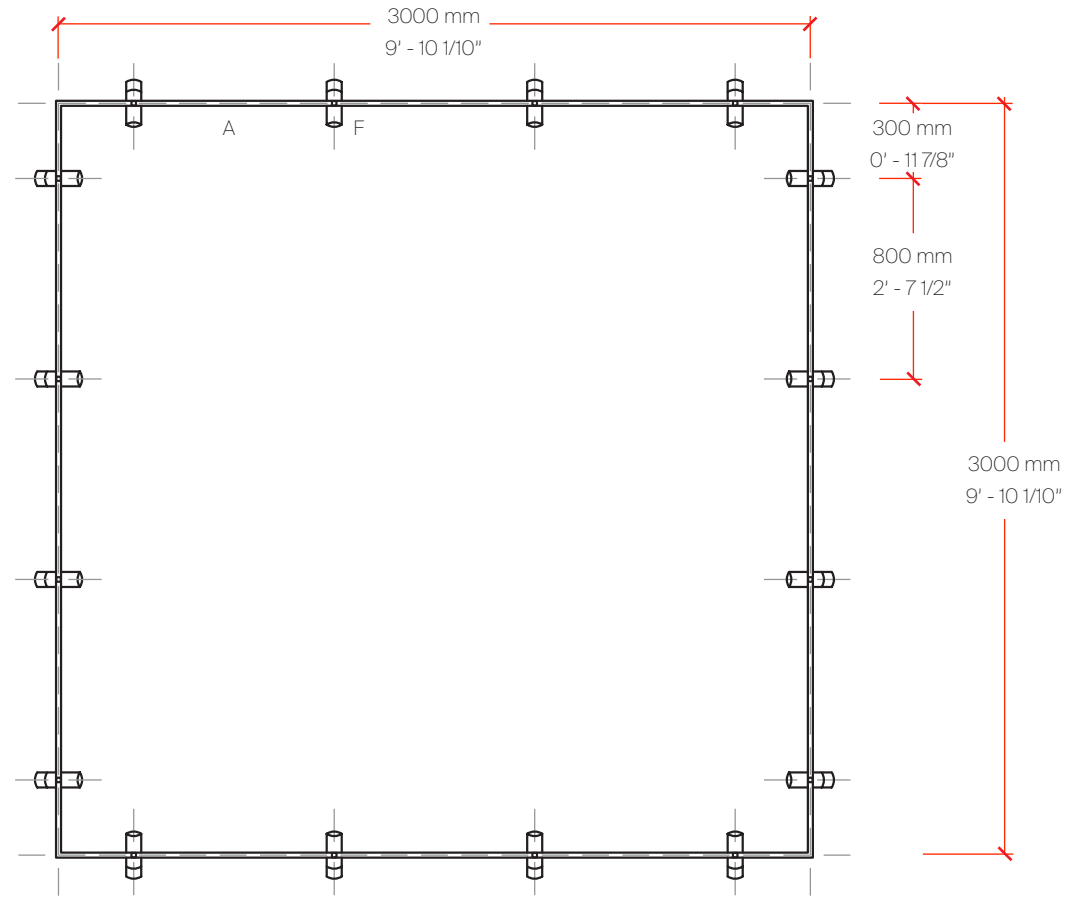

## 2LOOK4 20 TRACK SYSTEM

Trimless Shape Square 3000mm x 3000mm (9'-10 1/10" x 9'-10 1/10")

### Bill of Materials

Item	Model #	Qty	Description
A	L38788	11.328	2Look4 20 Track - Trimless - Aluminium Profile - per meter up a max of 3000mm - Black
B	L38789	1	2Look4 20 Track - Trimless - End Power Supply - Type-E1 - Black
C	L38793	2	2Look4 20 Track - Trimless - Corner Coupler 90° - Type-L1 - Black
D	L38794	2	2Look4 20 Track - Trimless - Corner Coupler 90° - Type-L2 - Black
E	L38797	4	2Look4 20 Track - Trimless - 3-Track 3000mm 118 1/8"
F	L3T072-30K-02	16	Imagine - Track Head - 60mm / 2 3/8" - 14.7W LED - 3000K - 600lm - Black Velvet - 10°

## 2LOOK4 80 SYSTEM

Trimless L Shape 3700mm x 3700mm (12'-1 7/10" x 12'-1 7/10")

## 2LOOK4 130 SYSTEM

Trimless L Shape 3700mm x 3700mm (12'-1 7/10" x 12'-1 7/10")