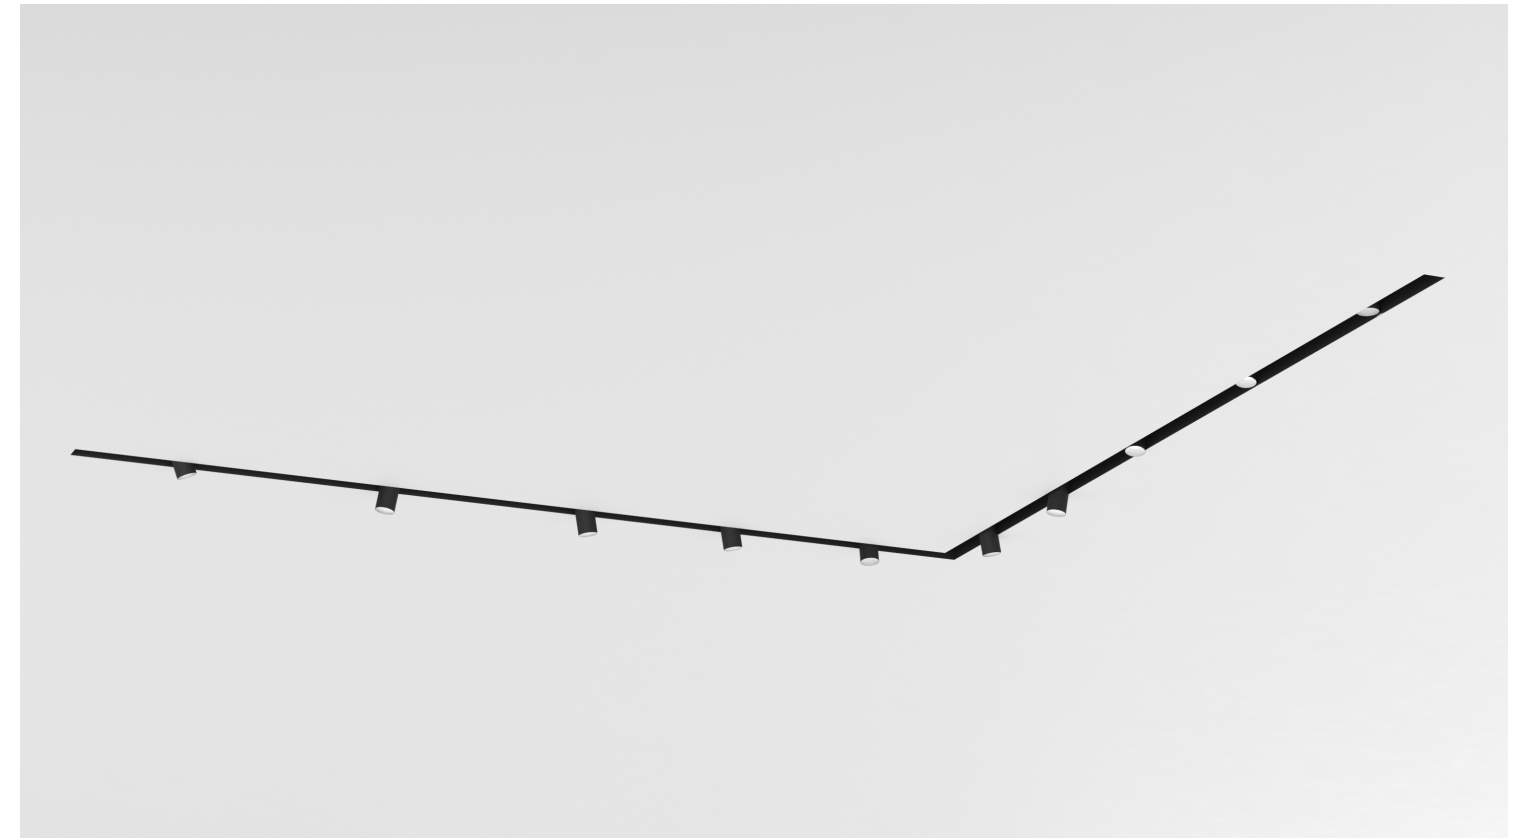

2LOOK4 80 SYSTEM

Perspective View