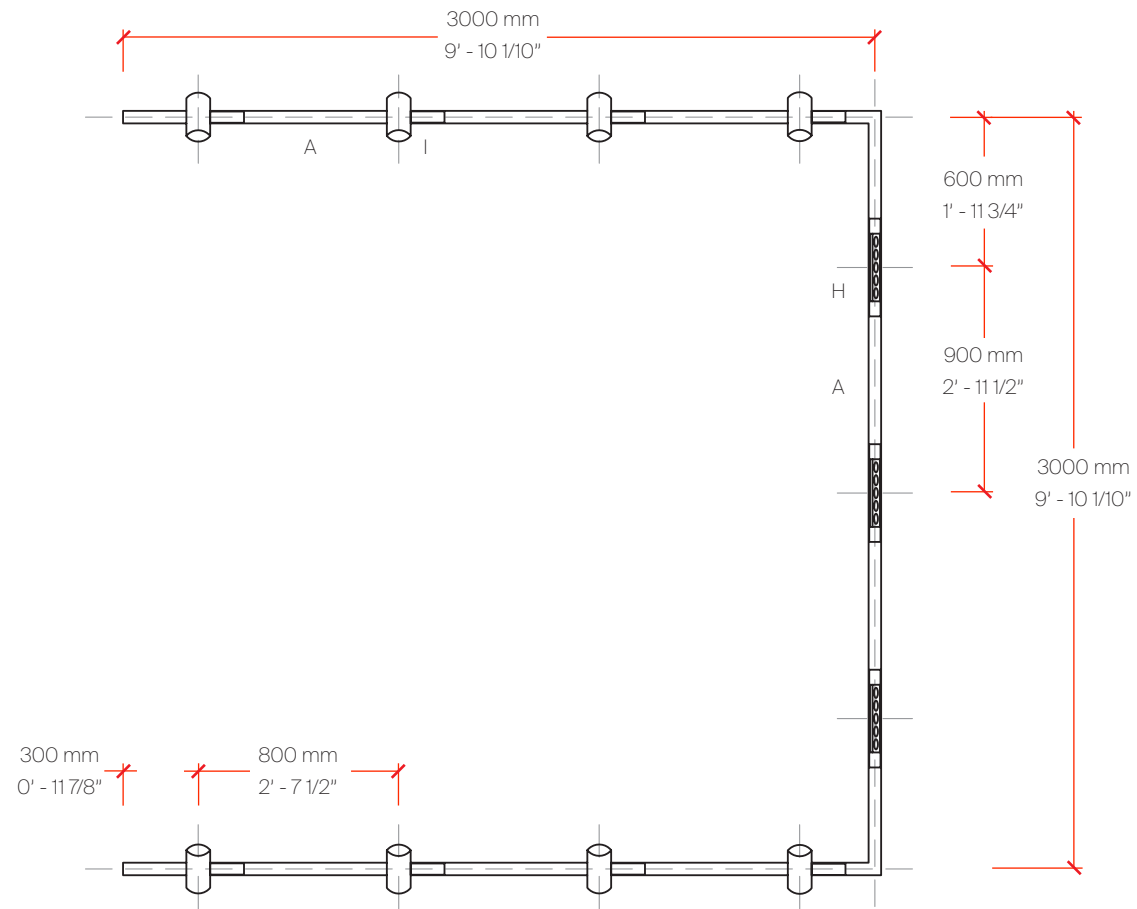

2LOOK4 50 TRACK SYSTEM

Trimless U Shape 3000mm - 3000mm - 3000mm (9'-10 1/10" - 9'-10 1/10" - 9'-10 1/10")