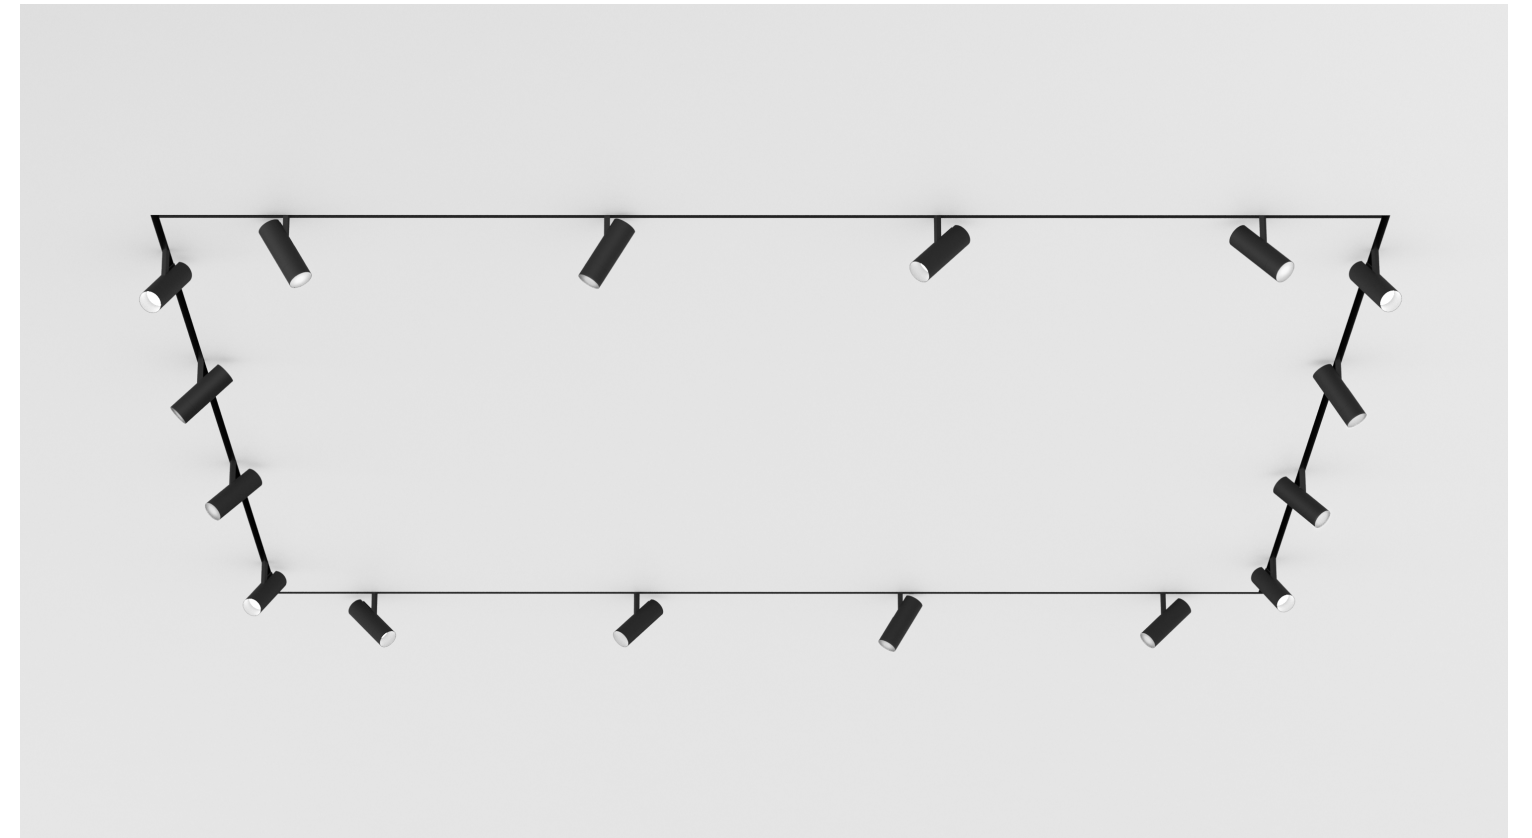

2LOOK4 20 TRACK SYSTEM

Perspective View