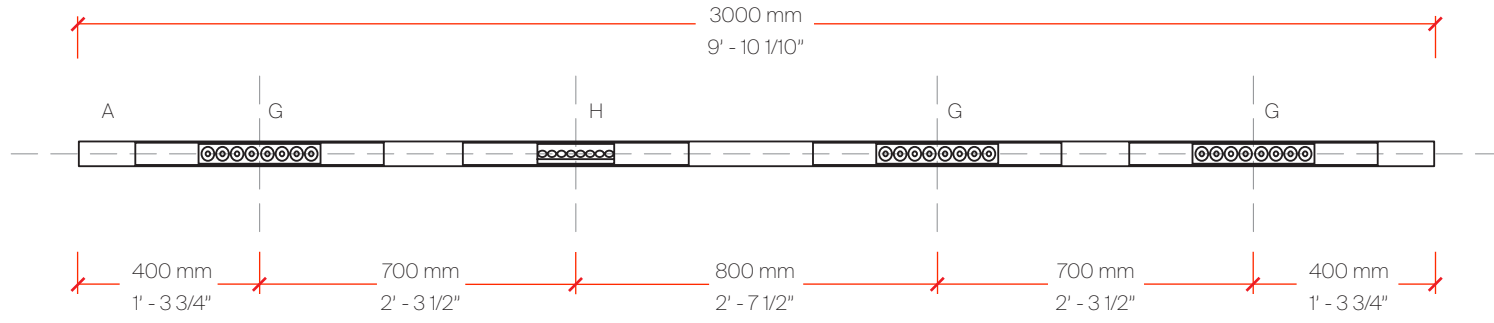

### Bill of Materials

Item	Model #	Qty	Description
A	L38788	11.328	2Look4 20 Track - Trimless - Aluminium Profile - per meter up a max of 3000mm - Black
B	L38789	1	2Look4 20 Track - Trimless - End Power Supply - Type-E1 - Black
C	L38793	2	2Look4 20 Track - Trimless - Corner Coupler 90° - Type-L1 - Black
D	L38794	2	2Look4 20 Track - Trimless - Corner Coupler 90° - Type-L2 - Black
E	L38797	4	2Look4 20 Track - Trimless - 3-Track 3000mm 118 1/8"
F	L3T072-30K-02	16	Imagine - Track Head - 60mm / 2 3/8" - 14.7W LED - 3000K - 600lm - Black Velvet - 10°

## 2LOOK4 20 TRACK SYSTEM

Perspective View

## 2LOOK4 50 PLUG SYSTEM

Trimless Shape 3000mm (9'-10 1/10")

## 2LOOK4 80 SYSTEM

Trimless L Shape 3700mm x 3700mm (12'-1 7/10" x 12'-1 7/10")