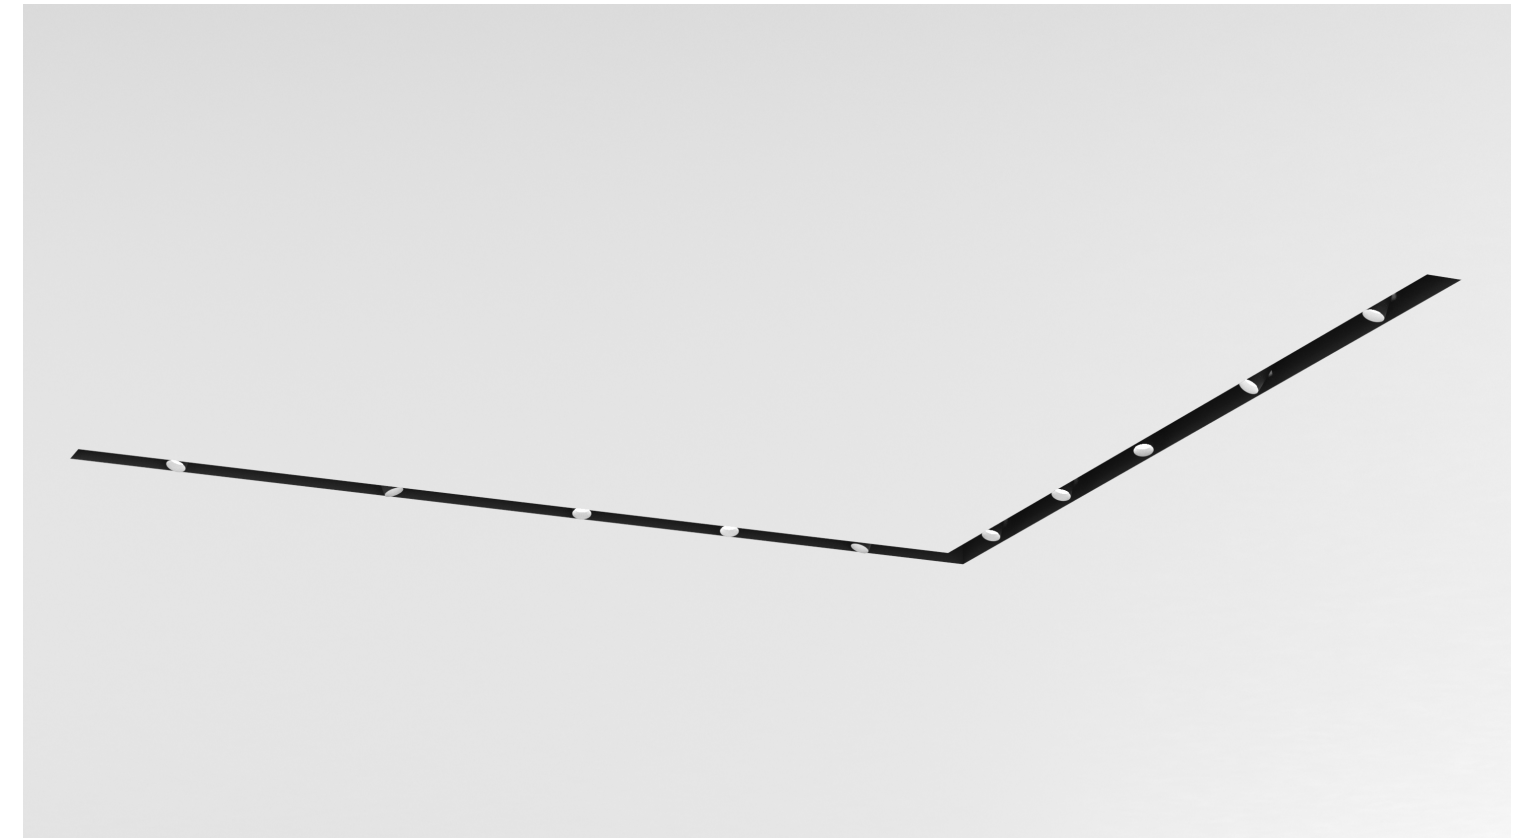

2LOOK4 130 SYSTEM

Perspective View