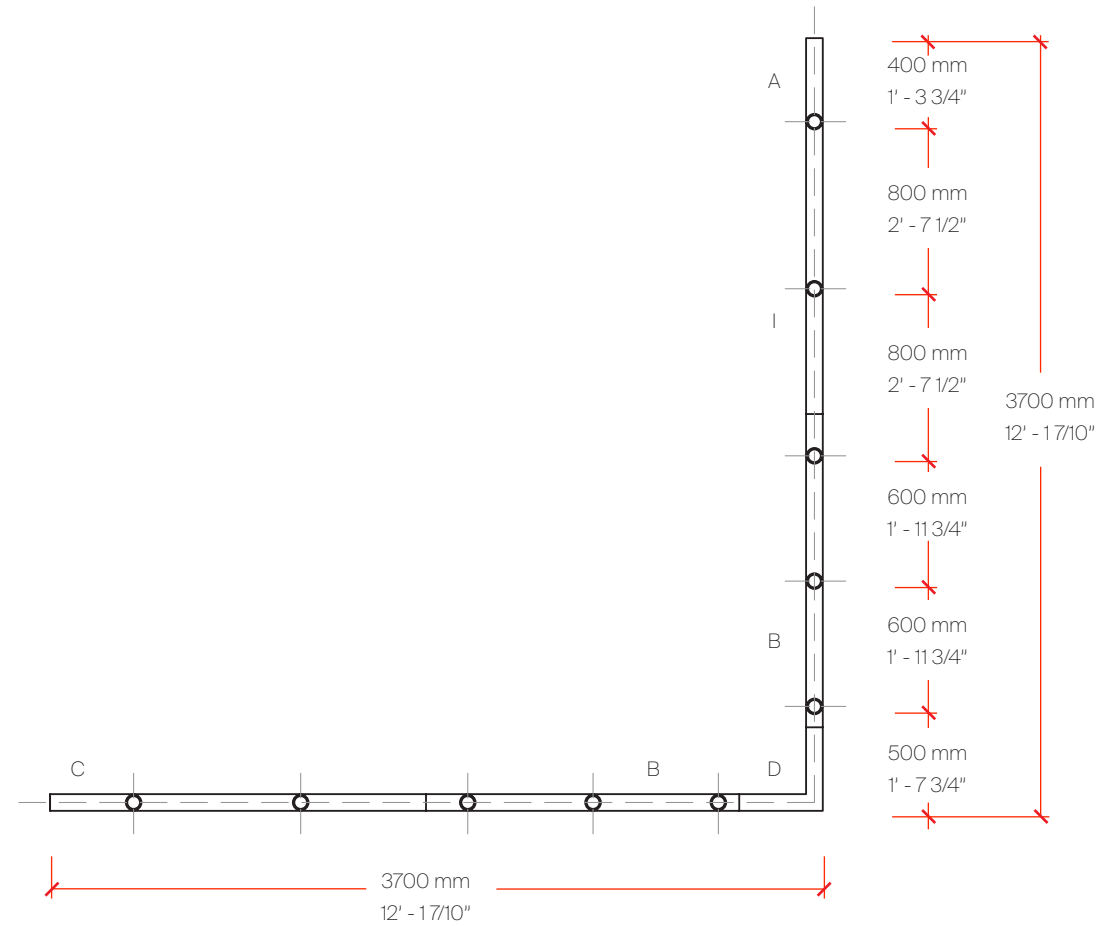

## 2LOOK4 50 TRACK SYSTEM

Trimless U Shape 3000mm - 3000mm - 3000mm (9'-10 1/10" - 9'-10 1/10" - 9'-10 1/10")

## 2LOOK4 80 SYSTEM

Trimless L Shape 3700mm x 3700mm (12'-1 7/10" x 12'-1 7/10")

## 2LOOK4 130 SYSTEM

Trimless L Shape 3700mm x 3700mm (12'-1 7/10" x 12'-1 7/10")

## 2LOOK4 160 CLOSED SYSTEM

3600mm (11'-9 7/10")