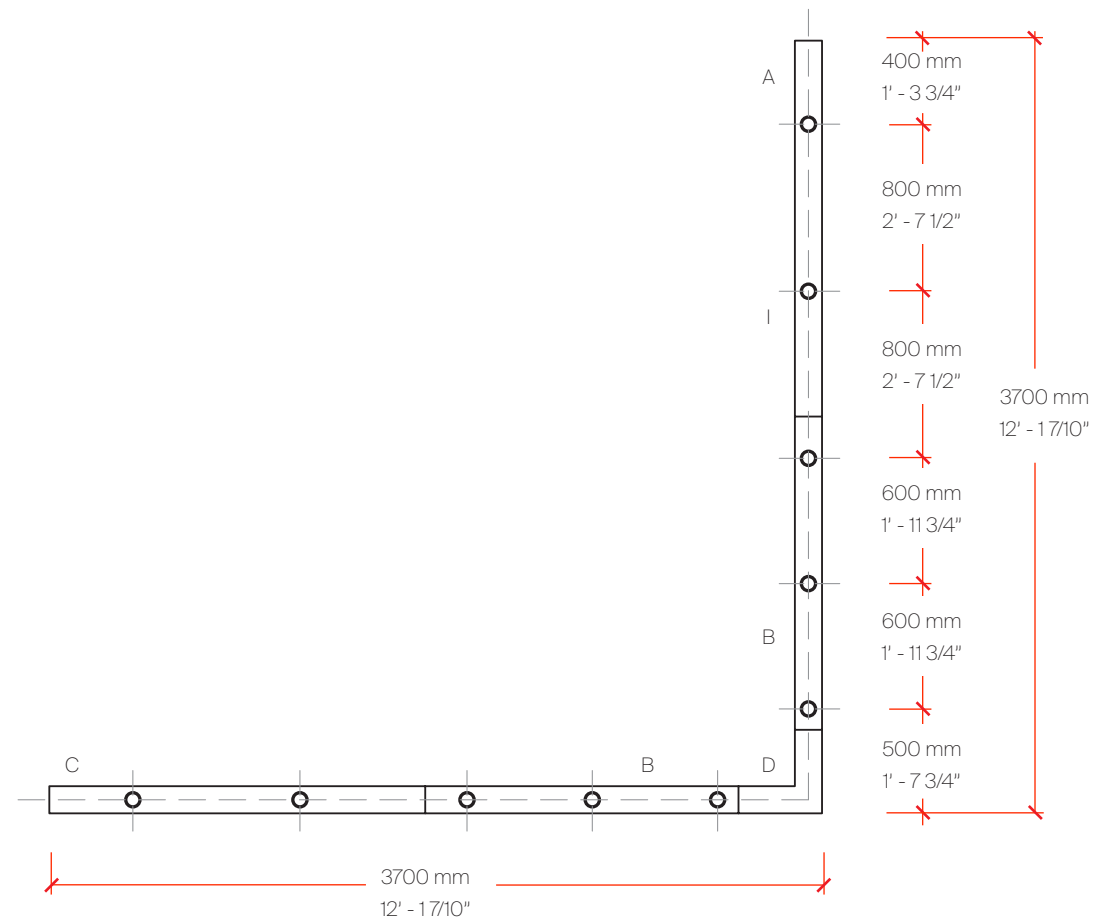

## 2LOOK4 80 SYSTEM

Trimless L Shape 3700mm x 3700mm (12'-1 7/10" x 12'-1 7/10")

### Bill of Materials

Item	Model #	Qty	Description
A	L38820-1800-02	1	2Look4 80 Track- Trimless - 1800mm / 70 7/8" x 80mm / 3 1/8" - Start Module - Black
B	L38822-1500-02	2	2Look4 80 Track- Trimless - 1500mm / 59 1/16" x 80mm / 3 1/8" - Middle Module - Black
C	L38824-1800-02	1	2Look4 80 Track- Trimless - 1800mm / 70 7/8" x 80mm / 3 1/8" - End Module - Black
D	L38827-02	1	2Look4 80 Track - Trimless - Coner Coupler 90° - Black
E	L3859000	16	2Look4Light Imagine - Support Cable
F	L3859500	1	2Look4Light Imagine - Power Feed Socket - 5 Wires
G	L3860000	9	2Look4 Systems - Plug Connector 5x1.0 - 3000mm
H	L38828	1	2Look4 80 Track - Trimless - Frame Alignment Kit
I	L3T200-30K-02-25	10	2Look4 Imagine System - Spot - 3000K - 24W - 75mm / 2 15/16" - Phase Dimming (Trailing & Leading edge) - 25°

## 2LOOK4 130 SYSTEM

Trimless L Shape 3700mm x 3700mm (12'-1 7/10" x 12'-1 7/10")

## 2LOOK4 160 CLOSED SYSTEM

3600mm (11'-9 7/10")